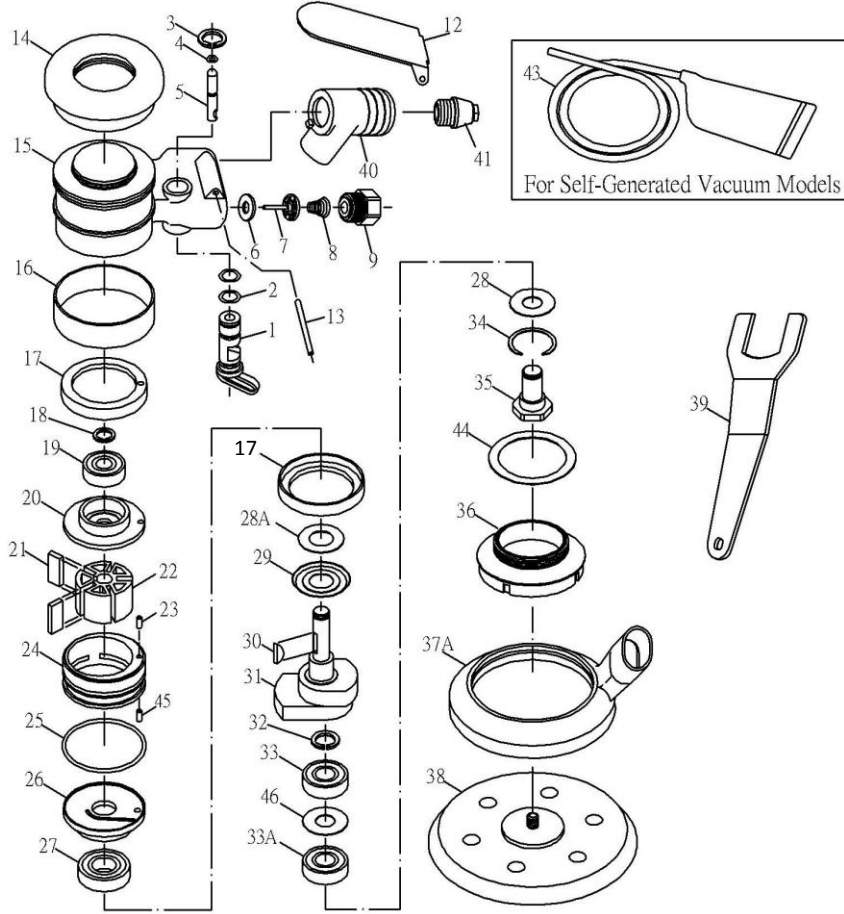

OS-601S **GAV** HAVALI ORBİTAL ZIMPARA

NO.	PARÇA ADI	ADET	NO.	PARÇA ADI	ADET
01	REGULATOR	1	26	FRONT PLATE	1
02	O-RING	2	27	BEARING (6002ZZ)	1
03	SNAP RING	1	28	WASHER	1
04	O-RING	1	28A	WASHER	1
05	VALVE STEM	1	29	WASHER	1
06	WASHER	1	30	ROTOR KEY	1
07	VALVE	1	31	MOTOR SHAFT BALANCER (6")	1
08	SPRING	1	32	SNAP RING	1
09	AIR INLET	1	33	BEARING (6001LU)	1
12	LEVER	1	33A	BEARING (6001)	1
13	PIN	1	34	SNAP RING	1
14	PROTECTING RUBBER	1	35	SHAFT	1
15	HOUSING	1	36	HOUSING COVER	1
16	SKIRT	1	37A	SHROUD	1
17	RUBBER BUSHING	2	38	PAD HOOK-UP	1
18	SNAP RING	1	39	STOP SPANNER	1
19	BEARING (6000ZZ)	1	40	VACUUM ADAPTER	1
20	REAR PLATE	1	41	MUFFLER BODY	1
21	ROTOR BLADE	5	43	RUBBER HOSE & BAG SET	1
22	ROTOR	1	44	WASHER	1
23	PIN (3*12L)	1	45	PIN	1
24	CYLINDER	1	46	SHIM	1
25	O-RING	1		BAG	1